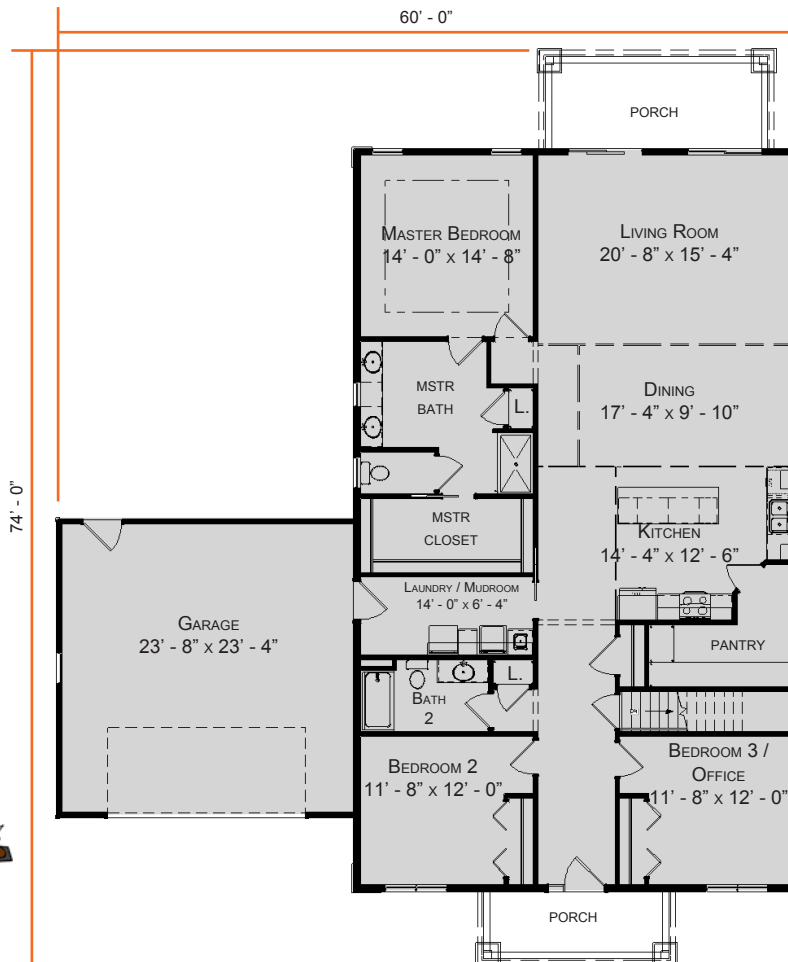

# GEORGE LAKE

RENDERINGS MAY SHOW UPGRADED PRODUCTS OR COLORS

2,160 SQ. FT.

3 BEDROOMS

2 BATHS

2 CAR

**STONEPOINT**  
**CUSTOM**  
*homes*

© 2024 Stonepoint Custom Homes