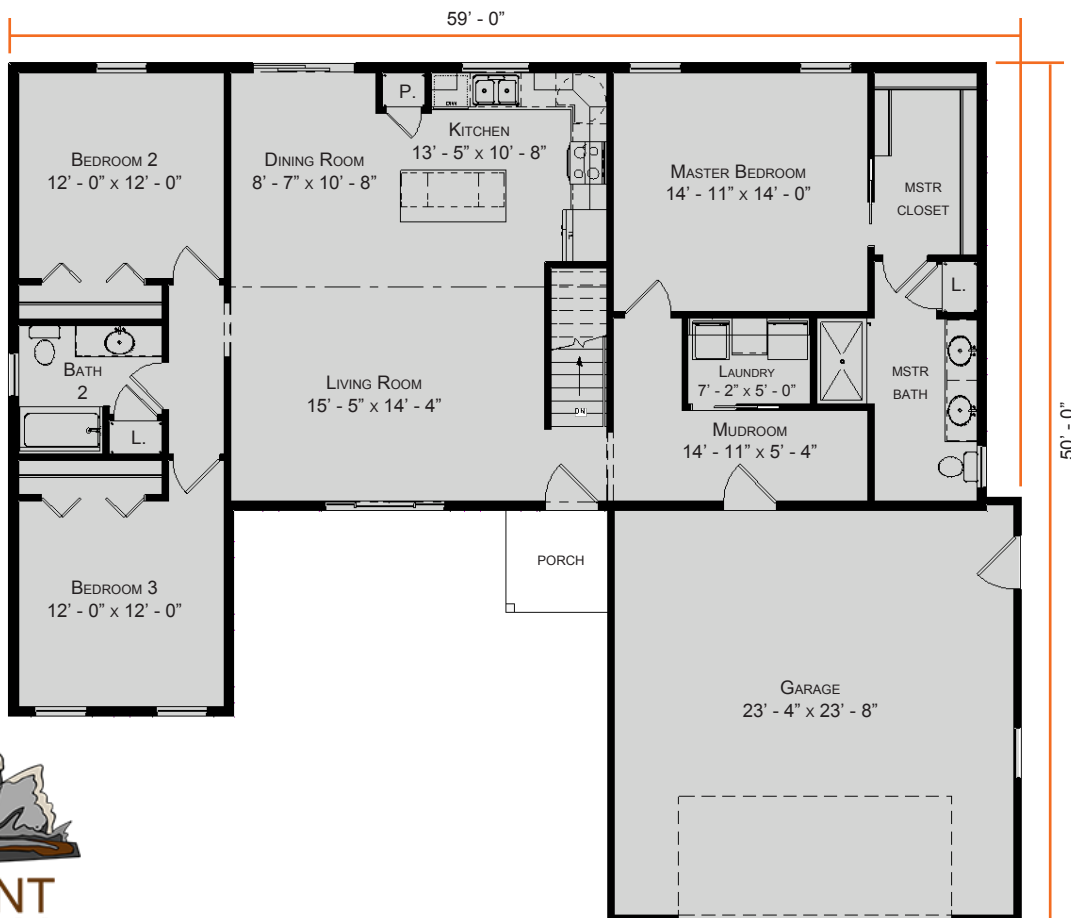

# TAYLOR LAKE

RENDERINGS MAY SHOW UPGRADED PRODUCTS OR COLORS

1,638 SQ. FT.

3 BEDROOMS

2 BATHS

2 CAR

STONEPOINT  
CUSTOM  
*homes*

© 2024 Stonepoint Custom Homes